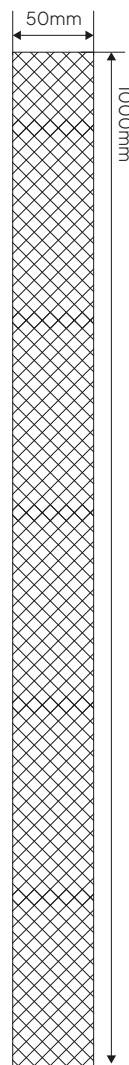

Tools needed:

CONSTRUCTION BY ADULTS!

21.11.2023. Rev.2

1 Anti-slip tape

PART LIST

1x
Anti-slip tape
50x1000mm
1¹⁵/₁₆ x 39³/₈ inch

1x
Cotton bag

6x
Wooden stepping stones

A

B

C

D

12x
50x~80mm
1¹⁵/₁₆ x 3¹/₈ inch

You may also vary with cutting tape into different length and shapes.

2

3